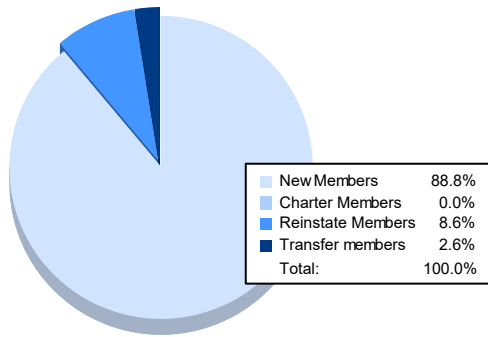

Year	New Clubs	Dropped Clubs	Gain/ Loss Clubs	New Members	Charter Members	Reinstate Members	Transfer Members	Total Member Added	Total Members Dropped	Gain/ Loss Members
2017-2018	0	1	-1	129	4	11	3	147	214	-67
2018-2019	0	0	0	93	4	26	4	127	132	-5
2019-2020	0	0	0	83	0	28	0	111	155	-44
2020-2021	0	0	0	41	0	18	0	59	121	-62
2021-2022	0	1	-1	103	0	10	3	116	113	3
<b>Average</b>	<b>0</b>	<b>0</b>	<b>0</b>	<b>90</b>	<b>2</b>	<b>19</b>	<b>2</b>	<b>112</b>	<b>147</b>	<b>-35</b>

### Membership Composition June 2022 Cumulative